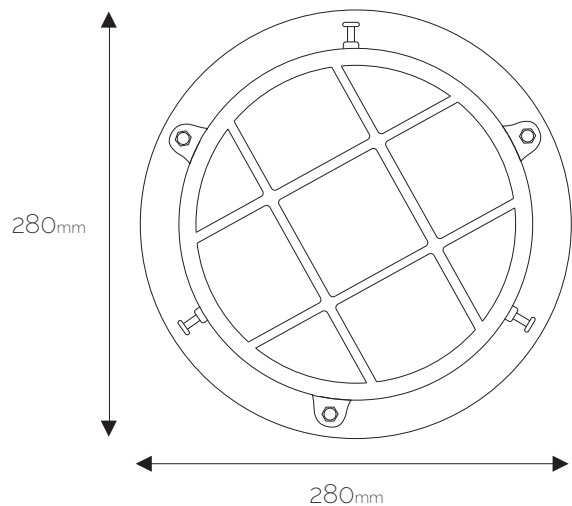

## SPECIFICATION SHEET

PRODUCT CODE: XF1/PABR

FINISH: M6/PARB POLISHED ANTIQUE BRASS

GLASS: CLEAR

SHADE: n/a

HEIGHT: 280mm

DIAMETER: n/a

PROJECTION: 140mm

MAX WATTAGE: 2 x 40W

RECOMMENDED LAMP: LED

LAMP TYPE: ES /E27

MORE INFO:

Polished antique brass round caged bulkhead complete with a clear glass shade.

**BAR &  
RESTAURANT**