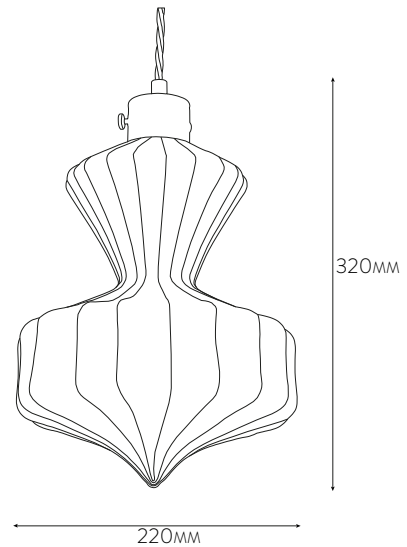

NORTHERN LIGHTS

VIOLA

PENDANT

PRODUCT CODE: VIOLA PENDANT NB762

Using the shapes of Victorian glass pendants as a starting point for our designs and then abstracting them to create something more contemporary, these free blown fluted glass pendants are available in three colours: Smoke, Anthracite and Teal Ombre.

Finished with oiled bronze machined bosses, vintage lamp holders and fixed with decorative industrial gallery screws, these versatile fittings can be suspended singularly and in linear, clustered or staggered groups.

For a warm ambient glow we recommend the filament LED tube lamp with this fitting, which will enhance the depth of colour within the glass, especially with the graduated nature of the Ombre effect.

teal (left), smoke (mid) and anthracite (above right)

ANTHRACITE: NB762/4
SMOKE: NB762/2
TEAL: NB762/3

MAX WATTAGE : 1 X 40W
LAMP HOLDER TYPE : E27
RECOMMENDED LAMP : LED FILAMENT