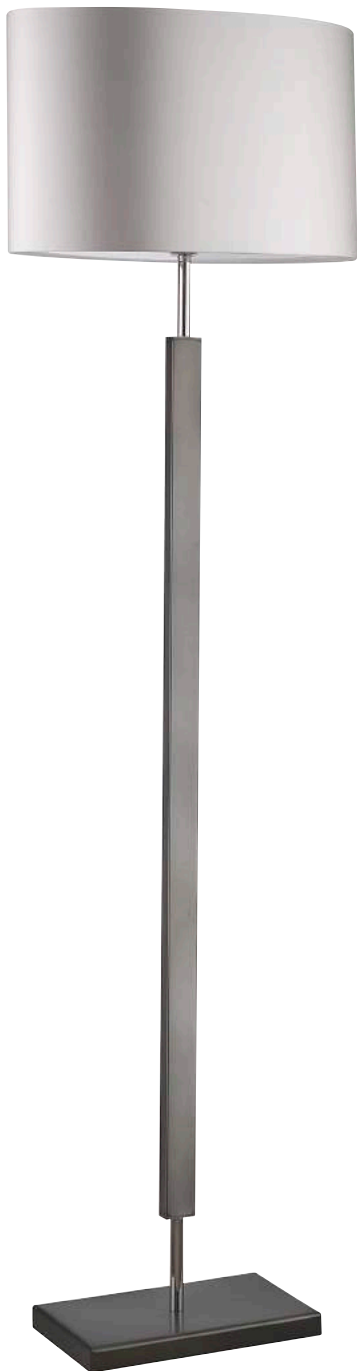

NORTHERN LIGHTS

RUNE

FLOOR

INFO

Simple but elegant the Rune collection is available in our new powder coat finishes of blackened steel and pewter with highlights in polished stainless steel and Georgian brass.

CODE	NE448
TYPE	FLOOR
BASE MATERIAL	MILD STEEL
SHADE	18" IVORY SATIN
FINISH	PEWTER & STEEL
DIMENSIONS	1563 X 457
LAMP BASE	ES /E27
LAMP TYPE	LED
MAX WATTAGE	1 X 40

FINISH

DIMENSIONS