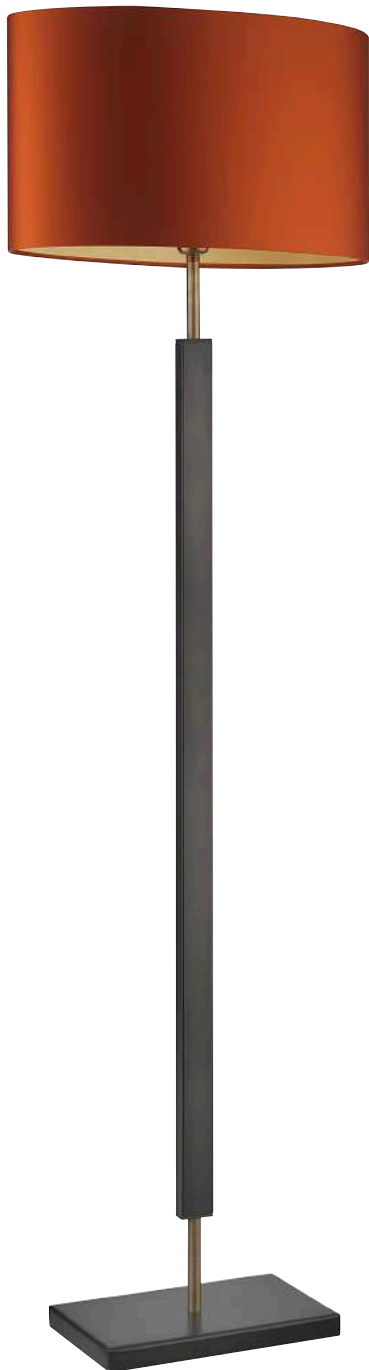

NORTHERN LIGHTS

RUNE

FLOOR

INFO

Simple but elegant the Rune collection is available in our new powder coat finishes of blackened steel and pewter with highlights in polished stainless steel and Georgian brass.

CODE	NE448
TYPE	FLOOR
BASE MATERIAL	MILD STEEL + BRASS
SHADE	18" CLEMENTINE SATIN
FINISH	BLACKENED STEEL
DIMENSIONS	1563 X 457
LAMP BASE	ES /E27
LAMP TYPE	LED
MAX WATTAGE	1 X 40

FINISH

DIMENSIONS