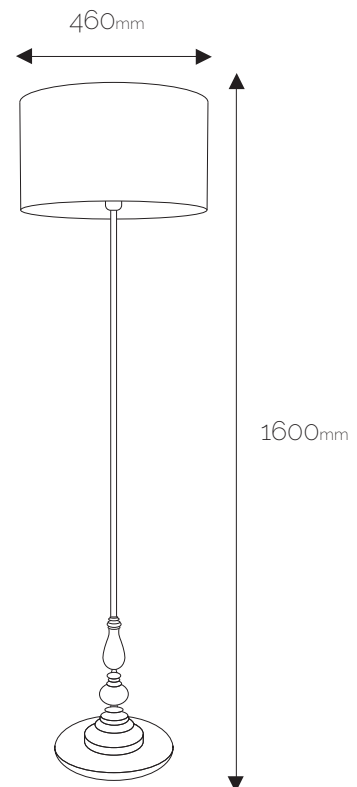

NORTHERN LIGHTS

ROTHWELL, FLOOR

SPECIFICATION SHEET

PRODUCT CODE: NE341
FINISH: P2/MAQ MEDIUM ANTIQUE
PLUG: 3 PIN UK SQUARE:
FLEX: BLACK BRAIDED
HEIGHT: 1600mm
DIAMETER: 460mm
LENGTH: n/a
MAX WATTAGE: 1 x 40W
RECOMMENDED LAMP: LED
LAMP TYPE: ES /E27

MORE INFO:

Medium antique floor lamp complete with a fabric drum shade and plug.

**BAR &
RESTAURANT**