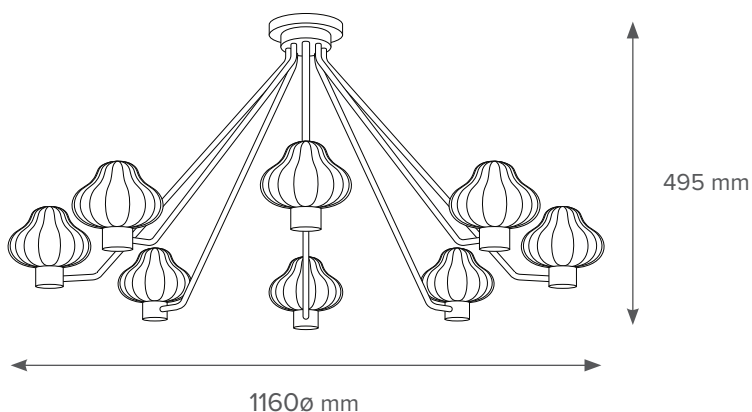

Racine

NB777

Chandelier

- Material: Brass / Glass
- Glass: Clear fluted glass
- Dimensions: 1160Ø x 495 mm
- Lamp type: G9 LED
- Lamp base: G9
- Lamp wattage: 3W

Finishes

Brushed Old English Brass
Other finishes from our Metallurgy range