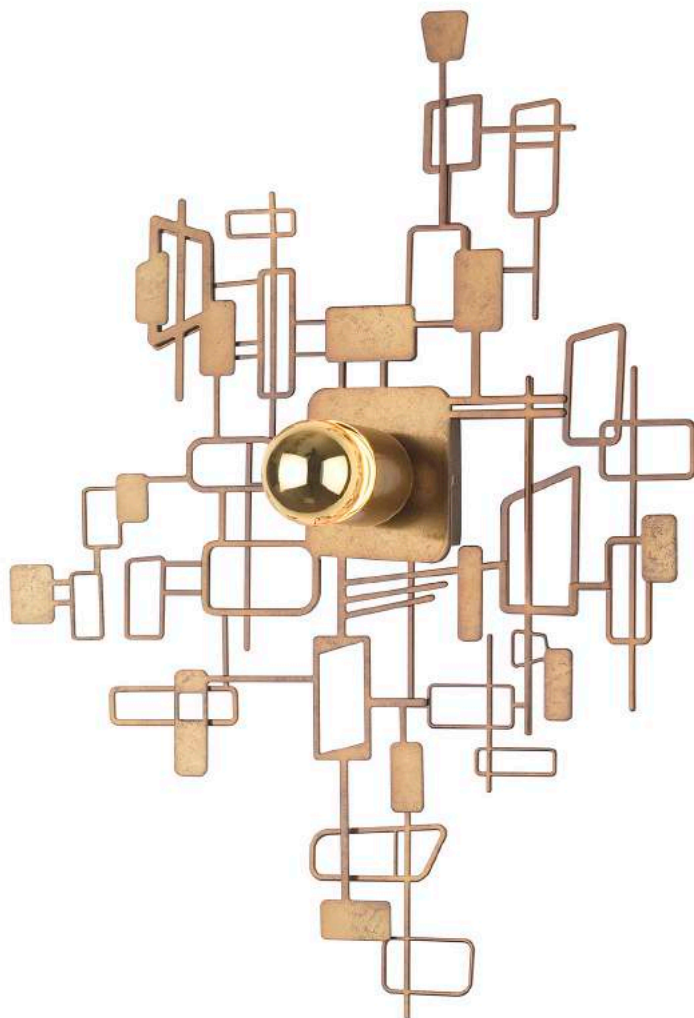

Nicholson

NA626

Wall

- Material: Mild Steel / Brass
- Shade: N/A
- Dimensions: 420 x 330 mm
- Lamp type: Gold/silver crown lamp
- Lamp base: ES / E27
- Lamp wattage: 4W

Finishes

Old English Brass

Patinated Gold

Other finishes from our Metallurgy range