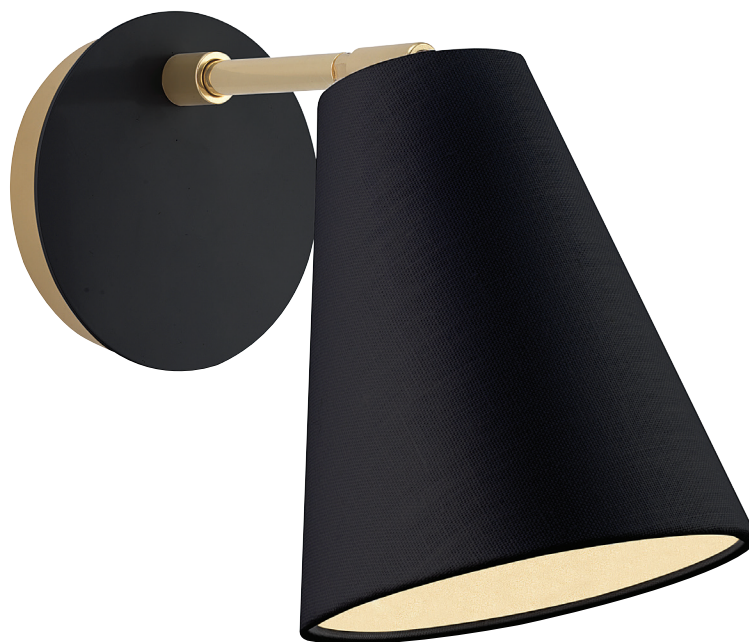

Moreton

NA635

Wall

Material:	Polished Brass / Black Powder Coat
Shade:	6" Cone Ebony Linen / Gold Lining
Dimensions:	150 (W) × 180 (H) × 305 (D) mm
Lamp Type:	LED
Lamp Base:	E27
Lamp Wattage:	1 × 7W

Finishes

Polished
Brass