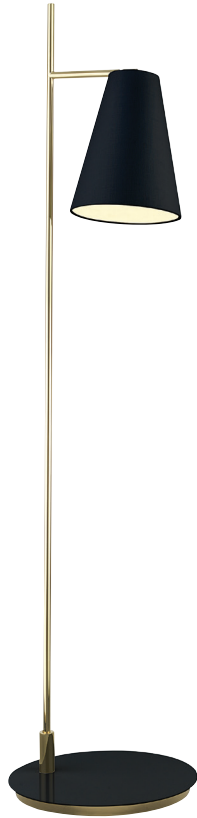

Moreton

NE807

Floor

Material:	Polished Brass / Black Powder Coat
Shade:	8" Cone Ebony Linen / Gold Lining
Dimensions:	380 (W) × 1600 (H) mm
Lamp Type:	LED
Lamp Base:	E27
Lamp Wattage:	1 × 7W

Finishes

Polished
Brass