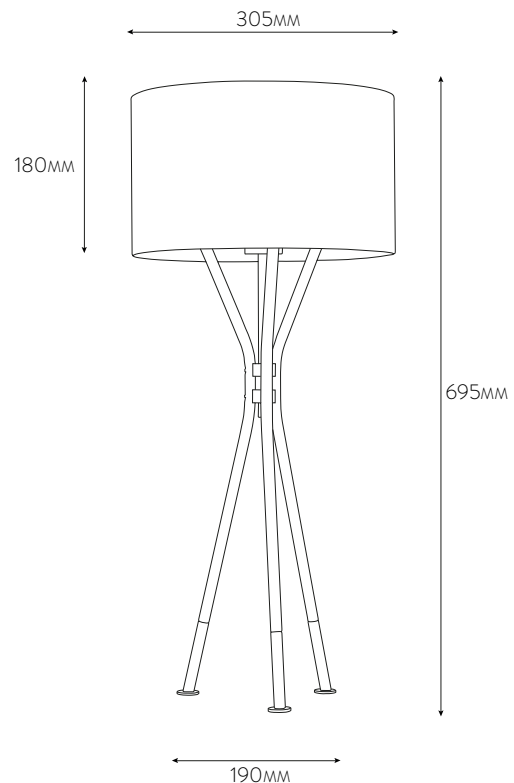

NORTHERN LIGHTS

MONDO

TABLE

PRODUCT CODE: MONDO TABLE NE586

An enduring classic, the Mondo range lifts this tripod design with fine brass detailing to the legs and centre body feature, beautifully complementing the black eggshell finish.

MAX WATTAGE : 1 X 40W
LAMP HOLDER TYPE : E27
RECOMMENDED LAMP : LED