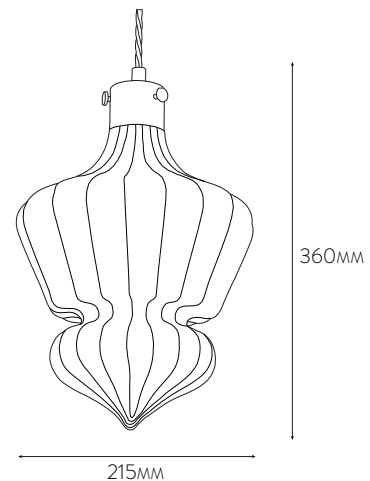

NORTHERN LIGHTS

MILO

PENDANT

PRODUCT CODE: MILO PENDANT NB763

Using the shapes of Victorian glass pendants as a starting point for our designs and then abstracting them to create something more contemporary, these free blown fluted glass pendants are available in three colours: Smoke, Teal Ombre and Viridian Ombre.

Finished with oiled bronze machined bosses, vintage lamp holders and fixed with decorative industrial gallery screws, these versatile fittings can be suspended singularly and in linear, clustered or staggered groups.

For a warm ambient glow we recommend the filament LED tube lamp with this fitting, which will enhance the depth of colour within the glass, especially with the graduated nature of the Ombre effect.

viridian (left), teal (above) and smoke (above right)

VIRIDIAN: NB763/1
SMOKE: NB763/2
TEAL: NB763/3

MAX WATTAGE : 1 X 40W
LAMP HOLDER TYPE : E27
RECOMMENDED LAMP : LED FILAMENT