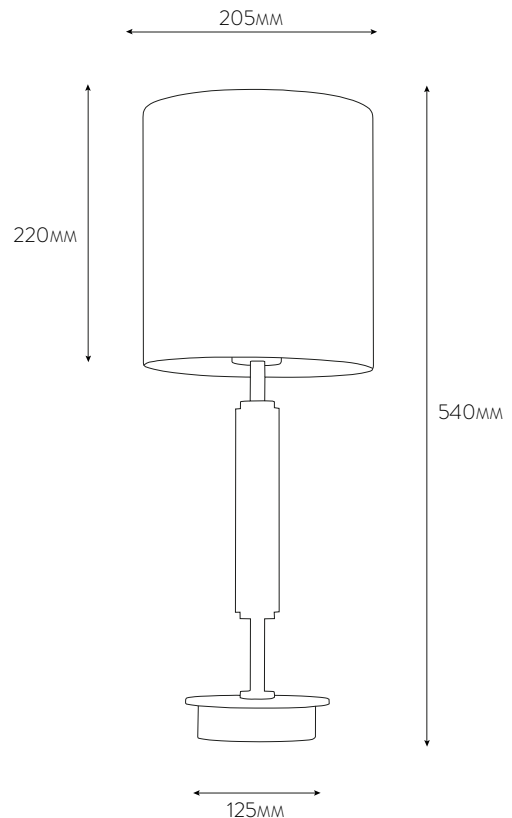

NORTHERN LIGHTS

MARCADE

MEDIUM TABLE

PRODUCT CODE: MARCADE MEDIUM TABLE NE582/M_1

The Marcade range is designed to embrace the clean lines of Art Deco, but with an industrial edge. This is enhanced by the finish - the steel detailing is antiqued to create a deep, almost green black patina, whilst softened by the brass elements, which are tarnished to a warming bronze.

The table lamps are available with either drum or cone shade shapes.

Bespoke finish and shade options are available.

Please contact us for details.

MAX WATTAGE : 1 X 40W
LAMP HOLDER TYPE : E27
RECOMMENDED LAMP : LED