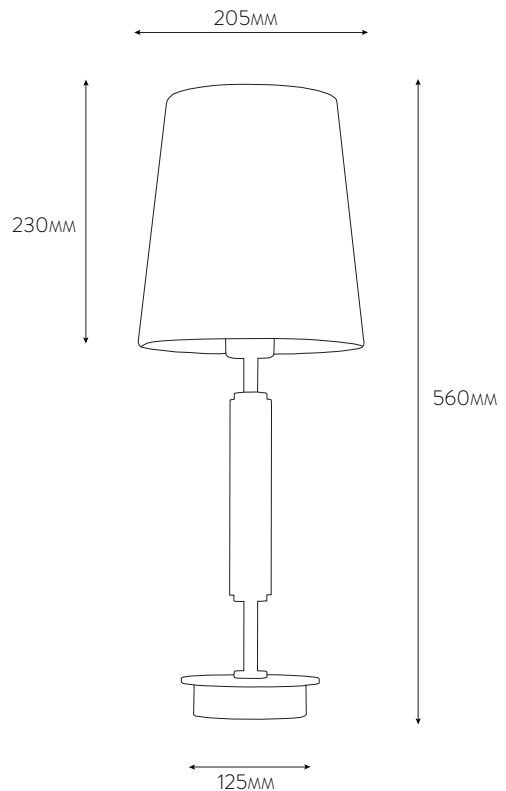

### MEDIUM TABLE

PRODUCT CODE: MARCADE TABLE NE582/M\_2

The Marcade range is designed to embrace the clean lines of Art Deco, but with an industrial edge. This is enhanced by the finish - the steel detailing is antiqued to create a deep, almost green black patina, whilst softened by the brass elements, which are tarnished to a warming bronze.

The table lamps are available with either drum or cone shade shapes.

Bespoke finish and shade options are available.

Please contact us for details.

MAX WATTAGE : 1 X 40W  
LAMP HOLDER TYPE : E27  
RECOMMENDED LAMP : LED