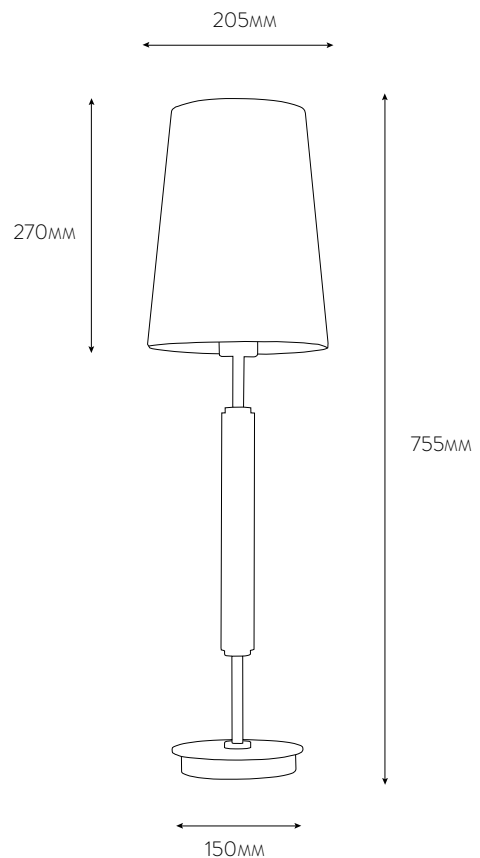

NORTHERN LIGHTS

MARCADE

LARGE TABLE

PRODUCT CODE: MARCADE LARGE TABLE NE583/L_2

The Marcade range is designed to embrace the clean lines of Art Deco, but with an industrial edge. This is enhanced by the finish - the steel detailing is antiqued to create a deep, almost green black patina, whilst softened by the brass elements, which are tarnished to a warming bronze.

The table lamps are available with either drum or cone shade shapes.

Bespoke finish and shade options are available.

Please contact us for details.

MAX WATTAGE : 1 X 40W
LAMP HOLDER TYPE : E27
RECOMMENDED LAMP : LED