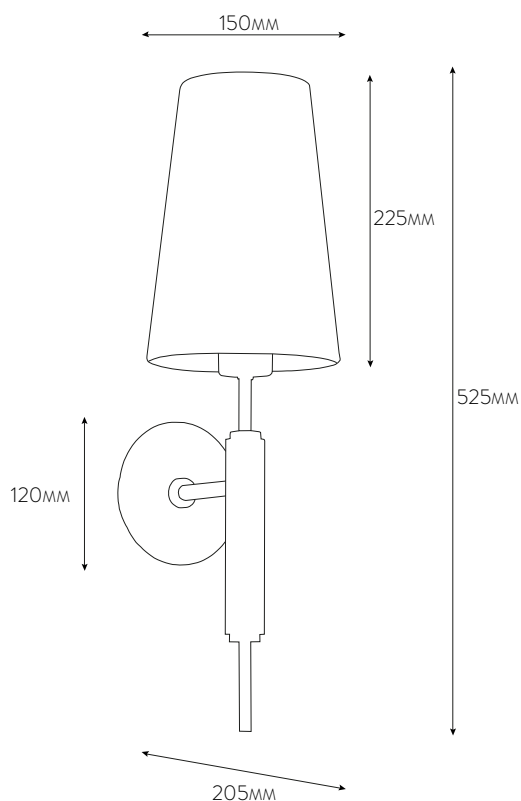

NORTHERN LIGHTS

MARCADE

WALL

PRODUCT CODE: MARCADE WALL NA543_2

The Marcade range is designed to embrace the clean lines of Art Deco, but with an industrial edge. This is enhanced by the finish - the steel detailing is antiqued to create a deep, almost green black patina, whilst softened by the brass elements, which are tarnished to a warming bronze.

The wall lights are available with either drum or cone shade shapes.

Bespoke finish and shade options are available.

Please contact us for details.

MAX WATTAGE : 1 X 40W
LAMP HOLDER TYPE : E27
RECOMMENDED LAMP : LED