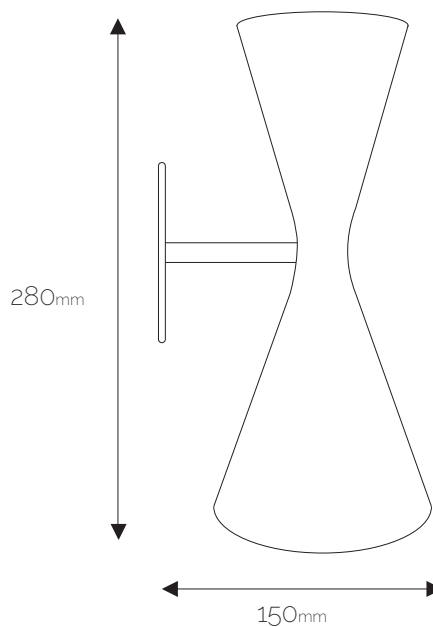

NORTHERN LIGHTS

LYON, WALL

SPECIFICATION SHEET

PRODUCT CODE: NA529
FINISH: PC BLACK
GLASS: n/a
SHADE: n/a
HEIGHT: 280mm
DIAMETER: 135mm
PROJECTION: 150mm
MAX WATTAGE: 2 x 10W
RECOMMENDED LAMP: LED
LAMP TYPE: GU10

MORE INFO:

Matt black up and down wall light.

**BAR &
RESTAURANT**