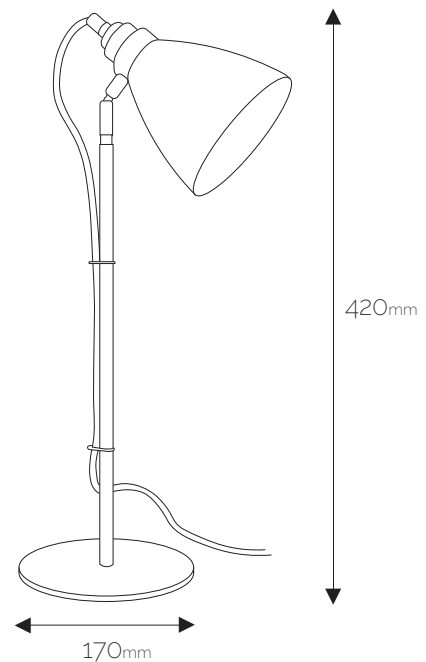

NORTHERN LIGHTS

LEYBURN, TABLE

SPECIFICATION SHEET

PRODUCT CODE: BAR/TL6/P4/PBR
FINISH: P4/PBR PAINTED POLISHED BRASS
SHADE: M3/BSS BRUSHED STEEL
PLUG: 3 PIN UK SQUARE
HEIGHT: 420mm
WIDTH: 170mm
FIXED: NO
MAX WATTAGE: 1 x 40W
RECOMMENDED LAMP: LED
LAMP TYPE: E27/ES

MORE INFO:

Painted brass and brushed steel desk lamp.

**BAR &
RESTAURANT**