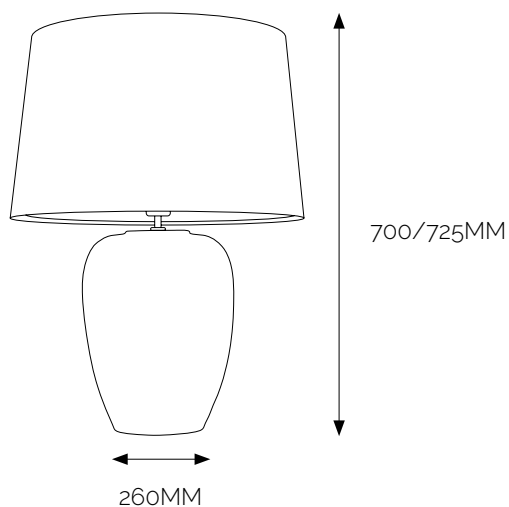

NORTHERN LIGHTS

ITHAKA

TABLE

INFO

A linear reeded ceramic table lamp with a turquoise glaze base. Each base was hand modelled and then slip cast using traditional manufacturing techniques. Shown with a ivory linen Compton drum shade.

CODE	NE558/TQ
TYPE	TABLE
BASE MATERIAL	CERAMIC
SHADE	18" OR 20" COMPTON DRUM
Colour	TURQUOISE
DIMENSIONS	260 X 450mm
HEIGHT WITH BASE	700/725mm
LAMP BASE	ES/27
LAMP TYPE	LED
MAX WATTAGE	1 X 40

DIMENSIONS

* Top 20" Compton drum. Bottom 18"