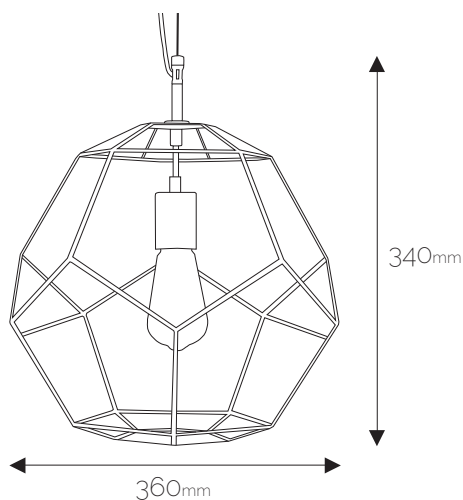

NORTHERN LIGHTS

ILLINOIS, PENDANT

SPECIFICATION SHEET

PRODUCT CODE: BAR/PE1
FINISH: ANTIQUE LEADED JOINTS
GLASS: CLEAR
FLEX: BLACK BRAIDED
HEIGHT: 340mm
DIAMETER: 360mm
LENGTH: n/a
MAX WATTAGE: 1 x 40W
RECOMMENDED LAMP: LED FILAMENT
LAMP TYPE: E27 / ES

MORE INFO:

Clear glass terrarium pendant with antiqued leaded joints.

Please note bespoke items are manufactured to order and lead times can vary.

**BAR &
RESTAURANT**