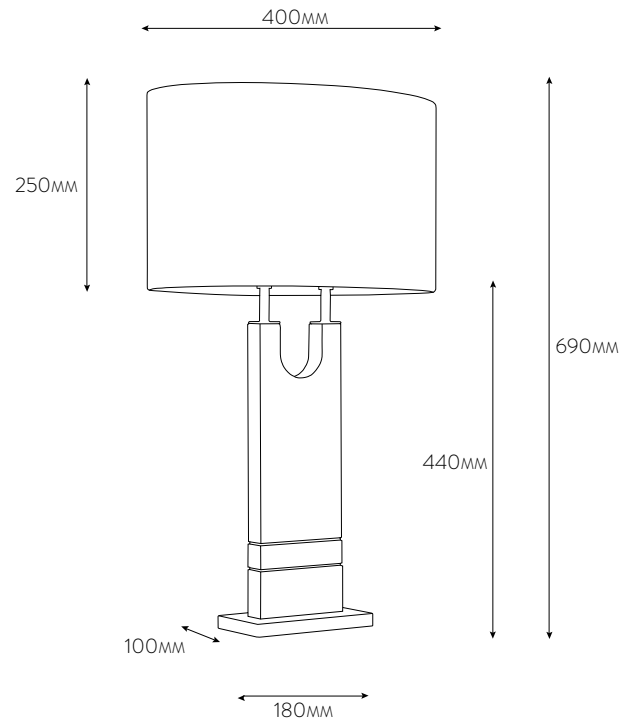

### TABLE

#### PRODUCT CODE: HUXLEY TABLE NE585

Influenced by wooden furniture and metal inlay designs from the 1960s, the Huxley range combines shaped routed rectangular wooden pieces, finished in Rose Teak with brass accents. The brass details are intricately assembled after a soft antique patina is applied. A rectangular antique brass base completes the fitting, resulting in an impressively solid and serious piece.

Completed with an Ivory Satin Oval shade with Gold PVC Lining.

Bespoke finish and shade options are available.

Please contact us for details.

MAX WATTAGE : 1 X 40W  
LAMP HOLDER TYPE : E27  
RECOMMENDED LAMP : LED