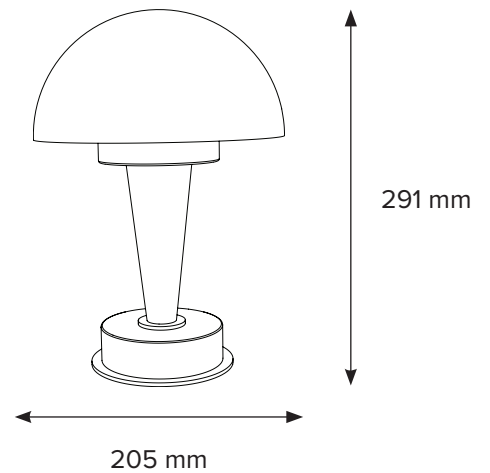

Ebury

NEB103

Rechargeable

Material: Various Brass Finishes (See Below)

Shade: 8" Brass Dome

Dimensions: 205 (W) × 291 (H) mm

Finishes

Light
Antique

Old English
Brass

Old English
Brass Dark

Georgian
Brass

Rich
Bronze

Oiled
Bronze

Ebury

NEB103

- **Lamp Type:** Integrated LED
- **Lamp Base:** LED
- **Lamp Wattage:** 60W Equivalent
- **Modes:** × 2 brightness modes and flicker mode
- **Suitable for Outdoor Use:** Yes - IP44 rated
- **Time to Charge:** 8 - 10 hours for 12 hours of output on full brightness and 26 hours of output on half-brightness
- **Operation:** Remote control*
- **Charging:** × 1 charging tray can charge × 3 lights. Trays are modular and can be linked together for volume charging*