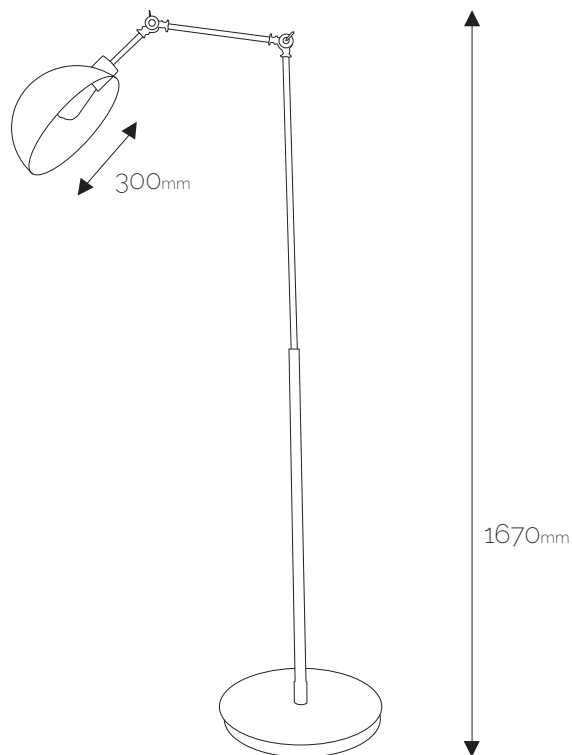

NORTHERN LIGHTS

DARIAN, FLOOR

SPECIFICATION SHEET

MORE INFO:

Black adjustable floor lamp complete with brass detailings.

PRODUCT CODE: BAR/FL5
FINISH: BLACK & M5/PBR DETAILS
PLUG: 3 PIN UK SQUARE
FLEX: BLACK BRAIDED
HEIGHT: 1670mm
SHADE: 300mm
PROJECTION: n/a
MAX WATTAGE: 1 x 40W
RECOMMENDED LAMP: LED FILAMENT
LAMP TYPE: E27 / ES