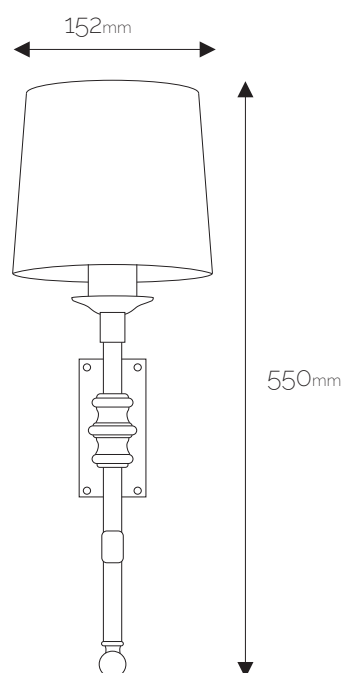

NORTHERN LIGHTS

CRASTER, WALL

SPECIFICATION SHEET

MORE INFO:

Painted rust wall light complete with a tapered fabric shade.

PRODUCT CODE: NA153
FINISH: P6/PRST PAINTED RUST
GLASS: n/a
SHADE: TEAL SOHO DRUM
HEIGHT: 550mm
DIAMETER: 152mm
PROJECTION: 155mm
MAX WATTAGE: 1 x 40W
RECOMMENDED LAMP: LED
LAMP TYPE: E27 / ES