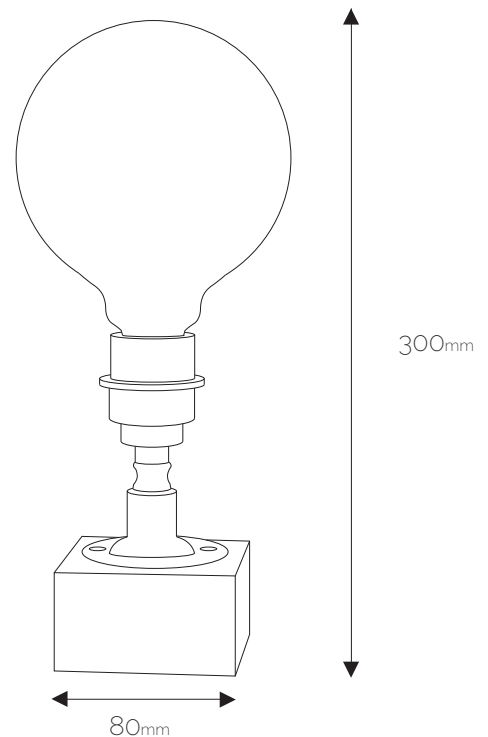

### SPECIFICATION SHEET

PRODUCT CODE: BAR/TL8/P2/MAQ  
FINISH: P2/MAQ MEDIUM ANTIQUE  
PLUG: 3 PIN UK SQUARE:  
WOOD: DARK STAIN  
HEIGHT: 300mm  
DIAMETER: n/a  
BASE: 80mm  
MAX WATTAGE: 1 x 40W  
RECOMMENDED LAMP: LED FILAMENT  
LAMP TYPE: ES /E27