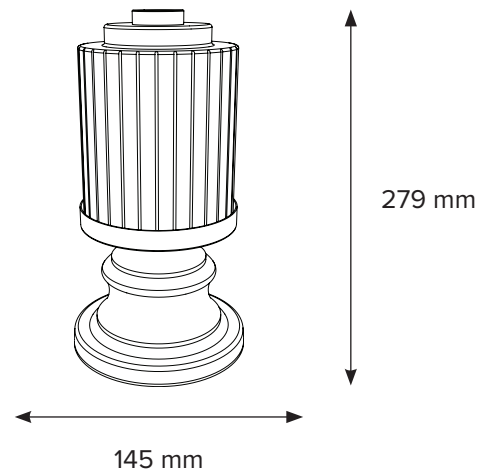

Finishes

Light
Antique

Old English
Brass

Old English
Brass Dark

Georgian
Brass

Rich
Bronze

Oiled
Bronze