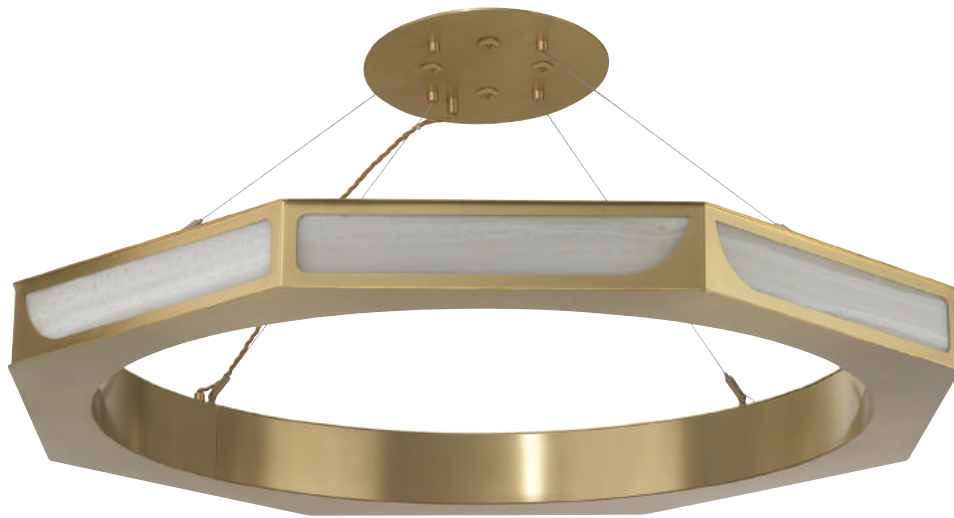

Chiltern

NB785

Pendant

Material:	Brushed Brass
Dimensions:	1000 (W) × 1410 (H) mm
Shade Style:	Faux Alabaster
Lamp Type:	G9 LED
Lamp Base:	G9
Lamp Wattage:	3W

Finishes

Brushed Brass	Faux Alabaster
------------------	-------------------