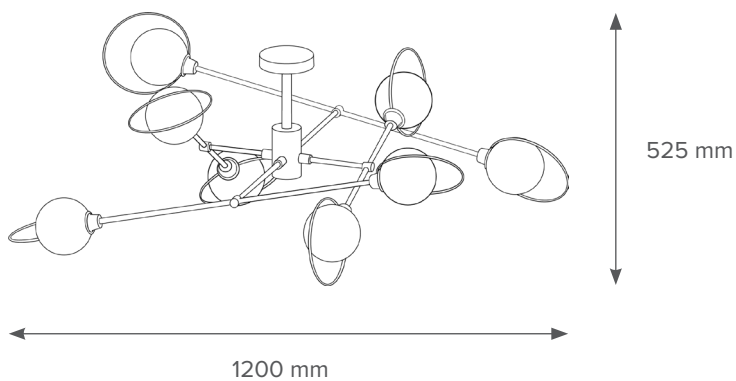

Celeste

NB776

Chandelier

Material:	Brass / Pure glass
Glass:	Amber / teal / smoke
Dimensions:	1200 x 525 mm
Lamp type:	G9 LED
Lamp base:	G9 x8
Lamp wattage:	3W

Finishes

Georgian
Brass

Amber

Teal