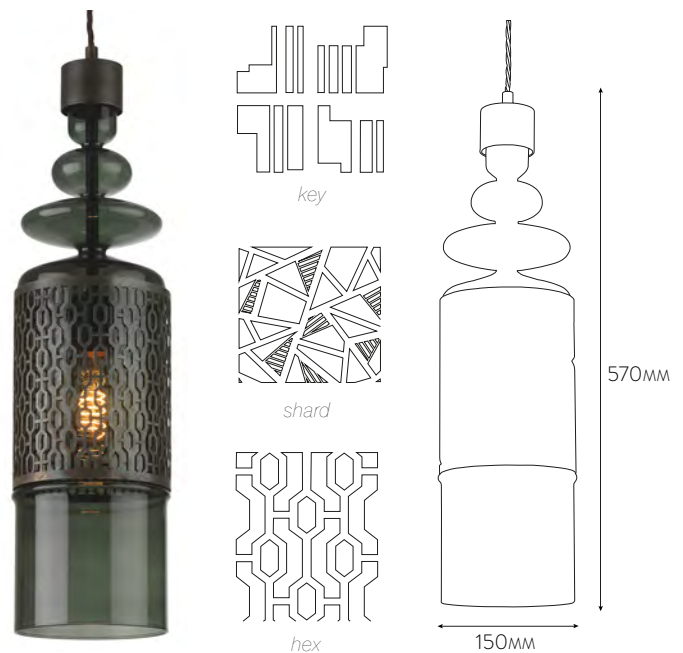

NORTHERN LIGHTS

CASINA

PENDANT

PRODUCT CODE: CASINA PENDANT NB761

Working with borosilicate glass, free blown using traditional techniques, these opulently curved shapes are influenced by Moorish architecture and juxtaposed with the addition of industrial detailing with a laser cut metal sleeve in three different patterns: Hex, Shard and Key.

The glass is available in two finishes: Smoke (finished with Tarnished Gold on the sleeve and the metal detailing) and Anthracite (finished in Flamed Blackened Steel on the sleeve and the metal detailing).

The three sleeve patterns are available for each shape and finish. For a softer ambient light and diffused shadow patterns we recommend LED filament lamps.

For a more dramatic diffused pattern, use standard warm light LEDs.

smoke glass, shard design (left) anthracite glass, hex design (above)

Smoke glass with hex frame: NB761/H_2
Anthracite glass with hex frame: NB761/H_4
Smoke glass with key frame: NB761/K_2
Anthracite glass with key frame: NB761/K_4
Smoke glass with shard frame: NB761/S_2
Anthracite glass with shard frame: NB761/S_4