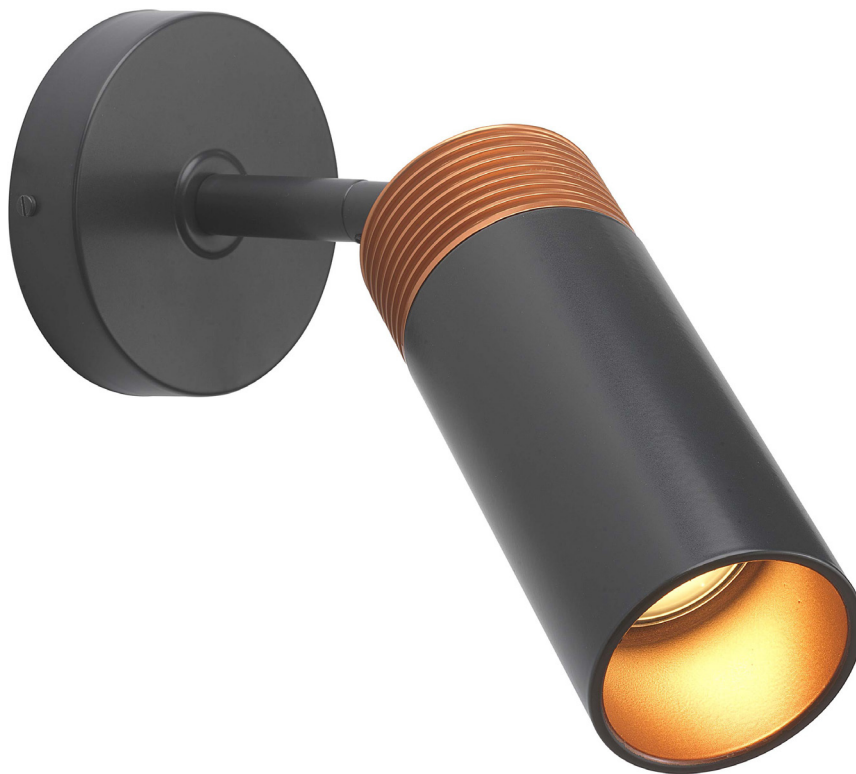

# Calmar

NA690

## Wall

**Material:** Aluminium / Mild Steel

**Colour:** Anodised Rose Gold / Powder Coat Matt RAL7021

**Dimensions:** 64 (W) × 279 (L) mm

## Finishes

Light  
Antique

Mild  
Steel