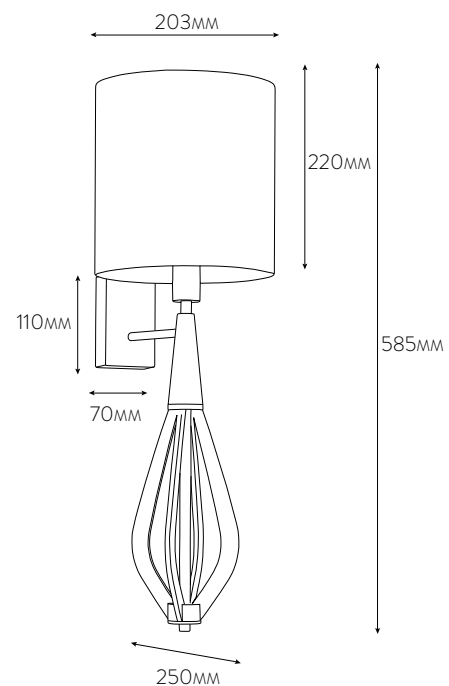

NORTHERN LIGHTS

CALEDON

WALL

PRODUCT CODE: CALEDON WALL NA544

The mid-century inspired Caledon range features a contrasting yet sympathetic combination of the elegantly curved timber fins in rose teak alongside the brass conical stem and the metal detailing finished in a soft antique patina.

MAX WATTAGE : 1 X 40W
LAMP HOLDER TYPE : E14
RECOMMENDED LAMP : LED