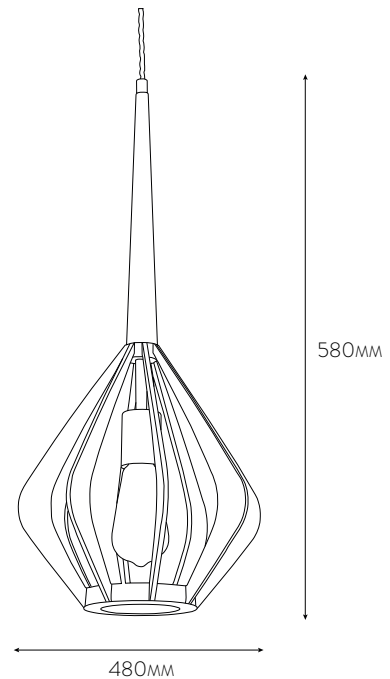

MAX WATTAGE : 1 X 40W
LAMP HOLDER TYPE : E27
RECOMMENDED LAMP : LED FILAMENT