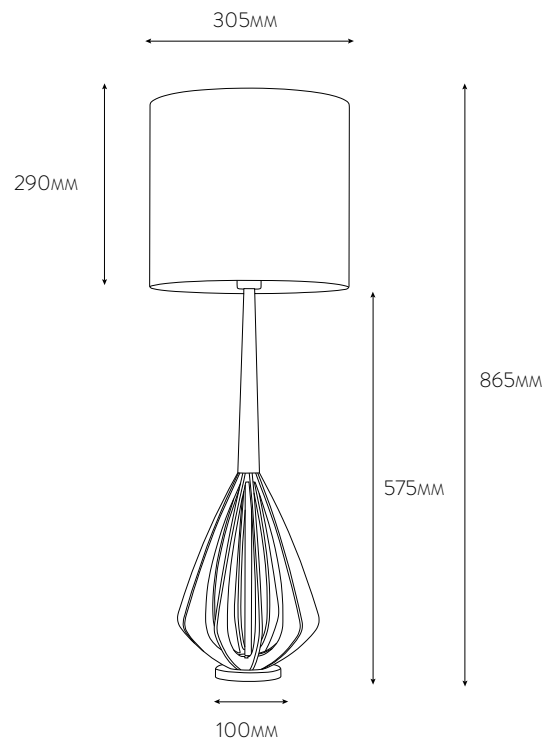

NORTHERN LIGHTS

CALEDON

MEDIUM TABLE

PRODUCT CODE: CALEDON TABLE NE784/M

The mid-century inspired Caledon range features a contrasting yet sympathetic combination of the elegantly curved timber fins in rose teak alongside the brass conical stem and the metal detailing finished in a soft antique patina.

MAX WATTAGE : 1 X 40W
LAMP HOLDER TYPE : E27
RECOMMENDED LAMP : LED