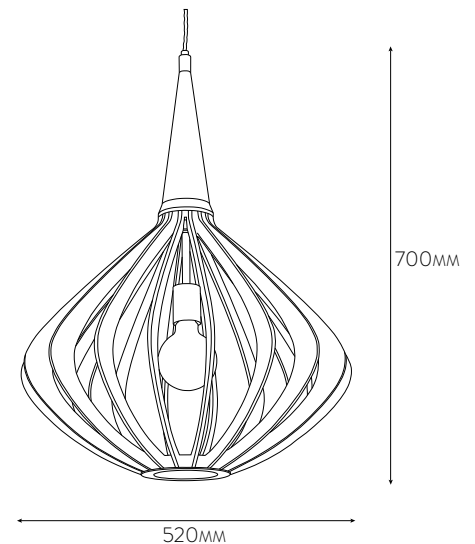

NORTHERN LIGHTS

CALEDON

LARGE PENDANT

PRODUCT CODE: CALEDON PENDANT NB764/L

The mid-century inspired Caledon range features a contrasting yet sympathetic combination of the elegantly curved timber fins in rose teak alongside the brass conical stem and the metal detailing finished in a soft antique patina.

The Pendants utilise globe or squirrel filament warm white LED lamps diffusing the light through the fins and creating exquisite spiralling shadows.

The pendants are available in three standard sizes and can be used individually or in groups.

Bespoke finish options and shade options are available.

Please contact us for details.

MAX WATTAGE : 1 X 40W
LAMP HOLDER TYPE : E27
RECOMMENDED LAMP : LED FILAMENT