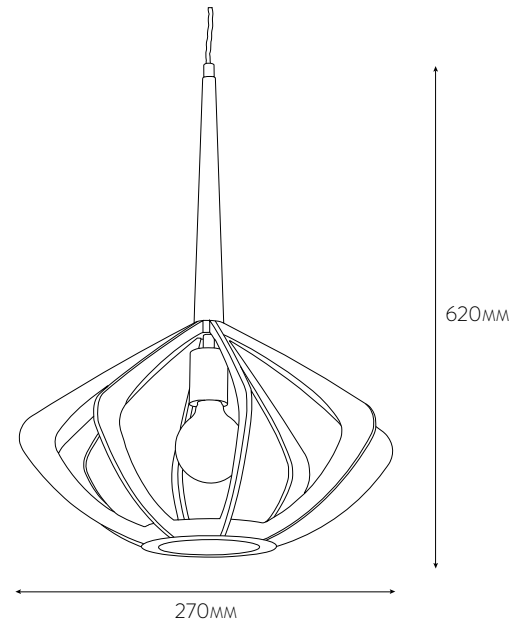

MAX WATTAGE : 1 X 40W
LAMP HOLDER TYPE : E27
RECOMMENDED LAMP : LED FILAMENT