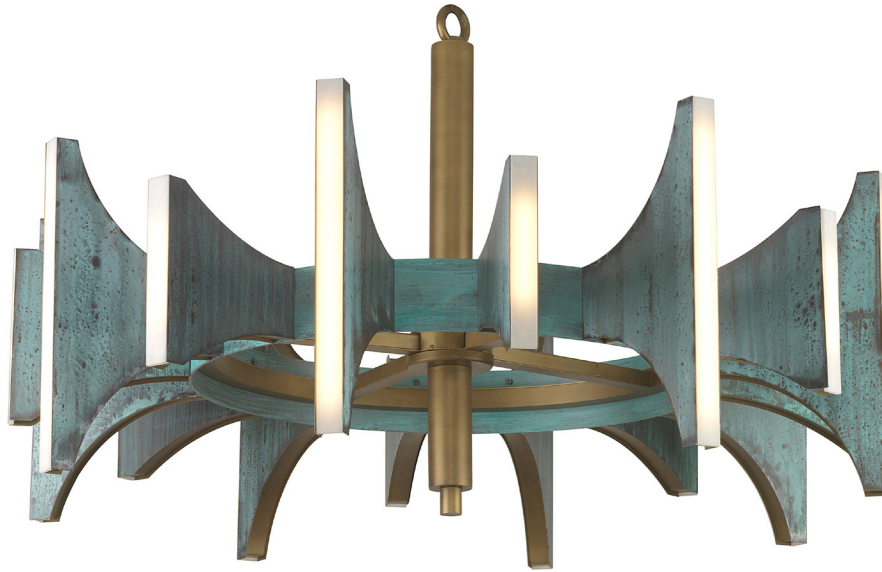

# Breuer

NB823/M

## Chandelier

**Material:** Brass / Verdigris / Faux Alabaster

**Colour:** Verdigris / Medium Antique

**Shade:** Faux Alabaster

**Dimensions:** 363 (W) × 830 (H) mm (Plus Suspension Rod)

**Lamp Type:** LED Strip

## Finishes

Verdigris

Medium  
Antique