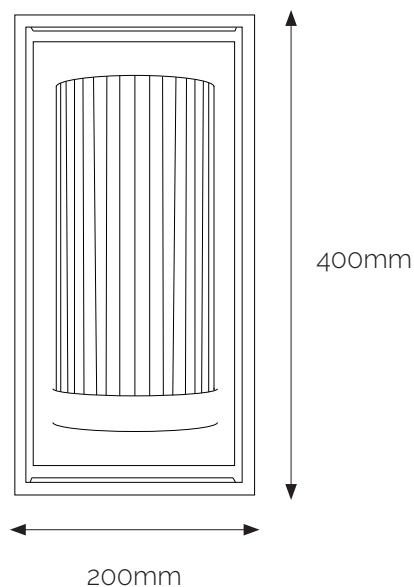

PRODUCT CODE: BAR/WL21
FINISH: POWDER COAT BLACK
GLASS: REEDED GLASS
SHADE: N/A
HEIGHT: 400mm
DIAMETER: N/A
LENGTH: 200mm
MAX WATTAGE: 1 x 40 W
RECOMMENDED LAMP: LED Candle
LAMP TYPE: SES /E14

MORE INFO:
A Powder Coat Black finished reeded glass wall light.