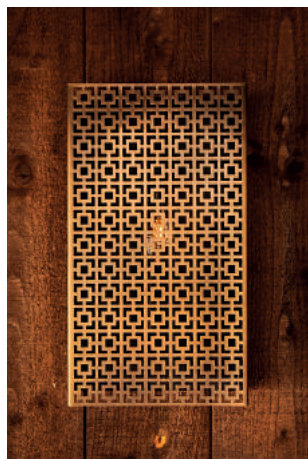

NORTHERN LIGHTS

AZROU, WALL

SPECIFICATION SHEET

PRODUCT CODE: NA617
FINISH: P2/MAQ MEDIUM ANTIQUE
GLASS: n/a
SHADE: n/a
HEIGHT: 300mm
WIDTH: 160mm
PROJECTION: 115MM
MAX WATTAGE: 1 x 40W
RECOMMENDED LAMP: LED FILAMENT
LAMP TYPE: E14 / SES

MORE INFO:

Moroccan influenced, fret cut box wall light.
Finished in medium antique. Over finishes are available.

**BAR &
RESTAURANT**