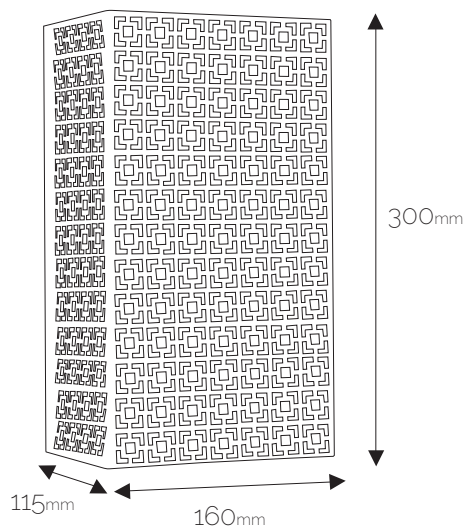

NORTHERN LIGHTS

AZROU, WALL

SPECIFICATION SHEET

PRODUCT CODE: NA617
FINISH: P2/MAQ MEDIUM ANTIQUE
GLASS: n/a
SHADE: n/a
HEIGHT: 300mm
WIDTH: 160mm
PROJECTION: 115MM
MAX WATTAGE: 1 x 40W
RECOMMENDED LAMP: LED FILAMENT
LAMP TYPE: E14 / SES

MORE INFO:

Moroccan influenced, fret cut box wall light.
Finished in medium antique. Over finishes are available.

**BAR &
RESTAURANT**