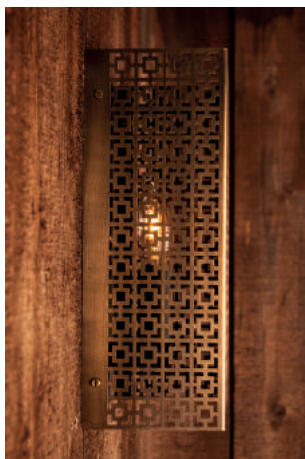

NORTHERN LIGHTS

AZROU, WALL

SPECIFICATION SHEET

PRODUCT CODE: NA617
FINISH: P2/MAQ MEDIUM ANTIQUE
GLASS: n/a
SHADE: n/a
HEIGHT: 300mm
WIDTH: 160mm
PROJECTION: 115MM
MAX WATTAGE: 1 x 40W
RECOMMENDED LAMP: LED FILAMENT
LAMP TYPE: E14 / SES

MORE INFO:

Moroccan influenced, fret cut box wall light.
Finished in medium antique. Over finishes are available.

**BAR &
RESTAURANT**