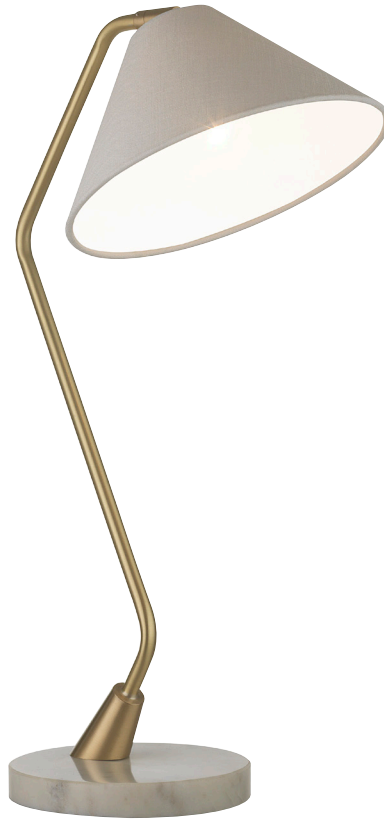

Attare

NE832

Table

Material:	Brushed Brass / Marble
Shade:	10" Coolie Pearl Linen
Dimensions:	250 (W) x 595 (H) x 315 (D) mm
Lamp Type:	Golf Ball
Lamp Base:	BC
Lamp Wattage:	1 x 40W

Finishes

Brushed
Brass