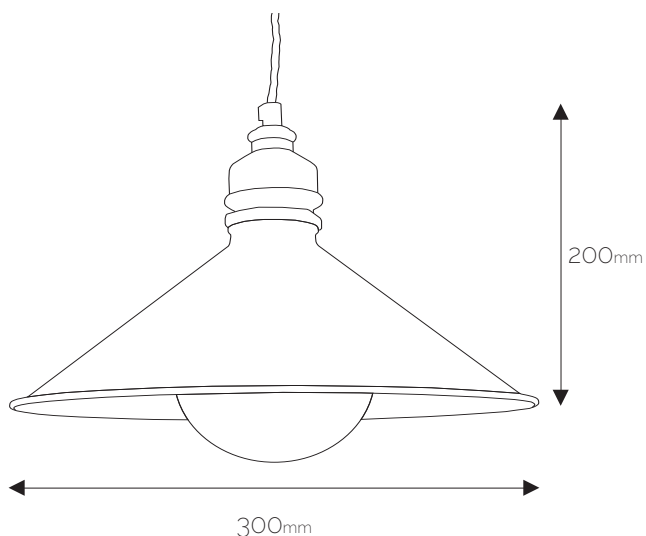

NORTHERN LIGHTS

ARUNDEL, PENDANT

SPECIFICATION SHEET

PRODUCT CODE: BAR/PE4
FINISH: P2/CPR PAINTED COPPER
LAMPHOLDER: RAW STEEL
FLEX: BLACK BRAIDED
HEIGHT: 200mm
WIDTH: 300mm
PROJECTION: n/a
MAX WATTAGE: 1 x 40W
RECOMMENDED LAMP: LED FILAMENT
LAMP TYPE: E27 / ES

MORE INFO:

Painted polished copper shade complete with a raw steel industrial lampholder.

**BAR &
RESTAURANT**