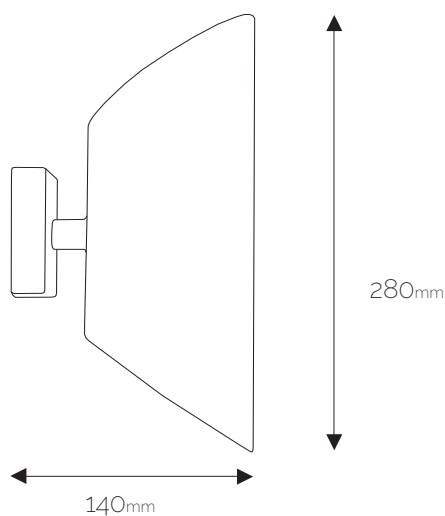

NORTHERN LIGHTS

ALBERTA, WALL

SPECIFICATION SHEET

PRODUCT CODE: NA501

FINISH: BLACK

GLASS: n/a

SHADE: n/a

HEIGHT: 280mm

DIAMETER: 100mm

PROJECTION: 140mm

MAX WATTAGE: 2 x 40W

RECOMMENDED LAMP: LED

LAMP TYPE: E27 / ES

MORE INFO:

A contemporary up/down wall light finished in powder coat black. Other finishes are available.

**BAR &
RESTAURANT**