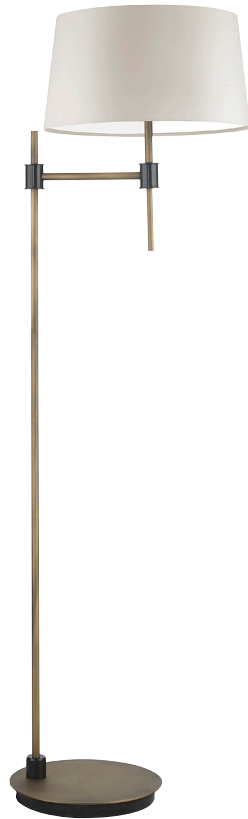

Alba

NE860

Floor

- Material:** Steel / Light Antique Brass / Carbonne
- Shade:** Bespoke Sloped Empire Saxon Oyster Linen
- Dimensions:** 400 (W) × 1545 (H) mm
- Lamp Type:** LED
- Lamp Base:** ES
- Lamp Wattage:** 1 × 60W

Finishes

Carbonne

Light Antique
Brass