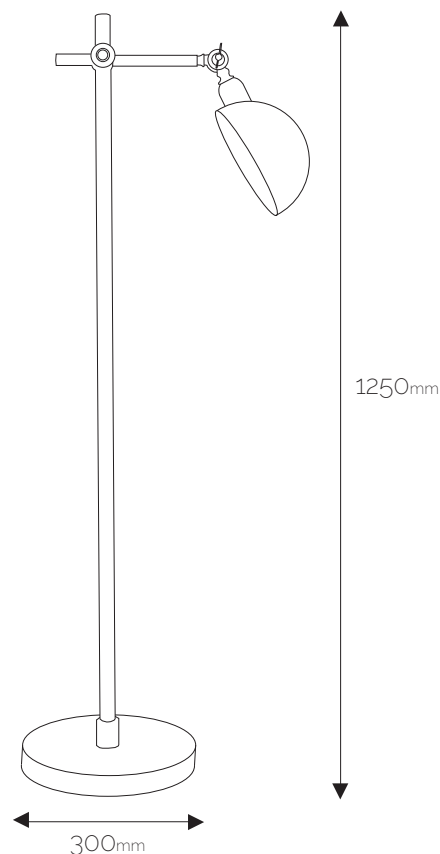

NORTHERN LIGHTS

ABERDEEN, FLOOR

SPECIFICATION SHEET

MORE INFO:

Dark antique brass adjustable floor lamp complete with a on/off switch.

PRODUCT CODE: BAR/FL4
FINISH: P2/MAQ MEDIUM ANTIQUE
FLEX: GOLD BRAIDED
PLUG: 3 PIN UK SQUARE
HEIGHT: 1250mm
BASE: 300mm
PROJECTION: n/a
MAX WATTAGE: 1 x 40W
RECOMMENDED LAMP: LED FILAMENT
LAMP TYPE: E27 / ES