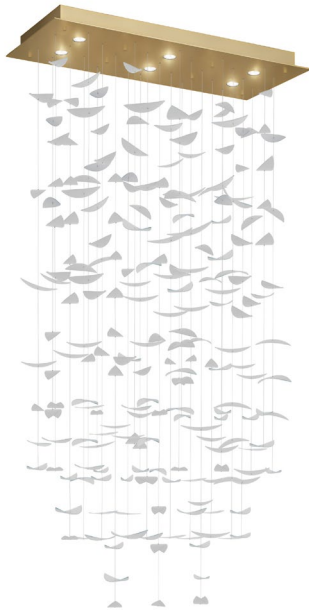

Product Description

Veil Chandelier in Brushed Brass with Slumped Glass Leaves

Technical Specification

MATERIAL	Brass / Glass	IP Rating	IP20
FINISH	Brushed Brass M3/BBR	HEIGHT	3500mm
LAMPHOLDER TYPE	GU10 x 6 No.	WIDTH	1200mm
RECOMMENDED LAMP	GU10	DEPTH/PROJECTION	500mm
MAX WATTAGE	42W	BACK/CEILING PLATE	400mm x 1100mm
CERTIFICATIONS	UKCA CE	BASE DIAMETER	N/A
DIMMABLE	Mains - If lamps are compatible	WEIGHT	30Kg
CLASS I / II / III	Class I	SHADE MATERIAL	N/A