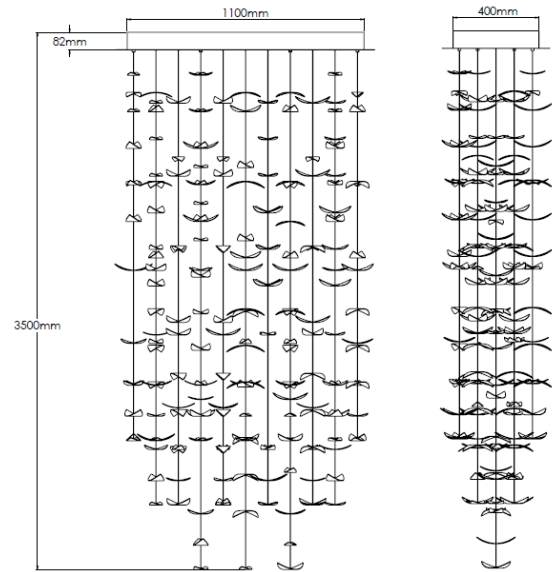

Product Description

Veil Chandelier in Brushed Brass with Slumped Glass Leaves

Technical Specification

MATERIAL	Brass / Glass	IP Rating	IP20
FINISH	Brushed Brass M3/BBR	HEIGHT	3500mm
LAMPHOLDER TYPE	GU10 x 6 No.	WIDTH	1200mm
RECOMMENDED LAMP	GU10	DEPTH/PROJECTION	500mm
MAX WATTAGE	42W	BACK/CEILING PLATE	400mm x 1100mm
CERTIFICATIONS	UKCA CE	BASE DIAMETER	N/A
DIMMABLE	Mains - If lamps are compatible	WEIGHT	30Kg
CLASS I / II / III	Class I	SHADE MATERIAL	N/A