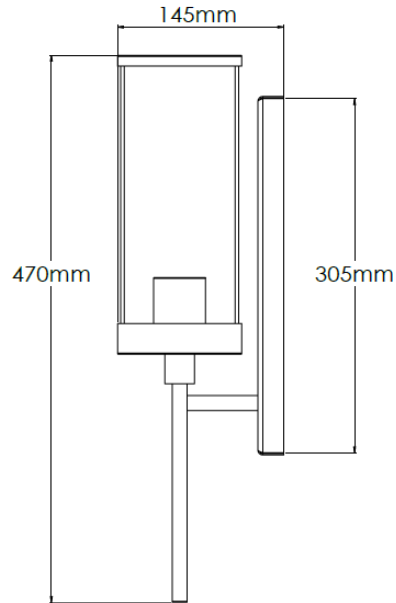

Product Description

Wall Light with reeded glass and georgian brass finish

Technical Specification

MATERIAL	Brass / Glass	IP Rating	IP20
FINISH	Georgian Brass M6/GBR	HEIGHT	470mm
LAMPHOLDER TYPE	E27 x 1	WIDTH	105mm
RECOMMENDED LAMP	GLS	DEPTH/PROJECTION	140mm
MAX WATTAGE	4W	BACK/CEILING PLATE	305 x 85mm
CERTIFICATIONS	UKCA CE, UL	BASE DIAMETER	N/A
DIMMABLE	Mains - If lamps are compatible	WEIGHT	3kg
CLASS I / II / III	Class I	SHADE MATERIAL	Glass