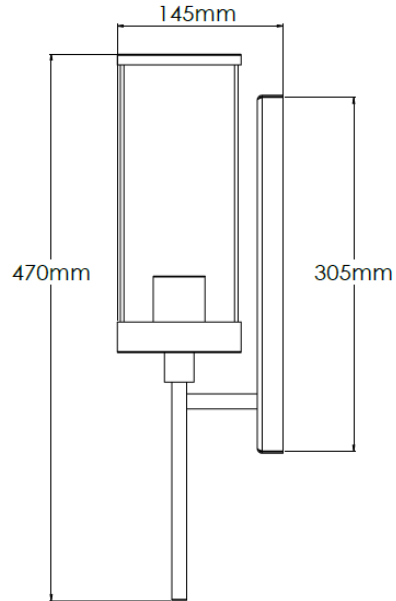

Product Description

Wall Light with reeded glass and georgian brass ' nish

Technical Specification

MATERIAL	Brass / Glass	IP Rating	IP20
FINISH	Georgian Brass M6/GBR	HEIGHT	470mm
LAMPHOLDER TYPE	E27 x 1	WIDTH	105mm
RECOMMENDED LAMP	GLS	DEPTH/PROJECTION	140mm
MAX WATTAGE	4W	BACK/CEILING PLATE	305 x 85mm
CERTIFICATIONS	UKCA CE	BASE DIAMETER	N/A
DIMMABLE	Mains - If lamps are compatible	WEIGHT	3kg
CLASS I / II / III	Class I	SHADE MATERIAL	Glass