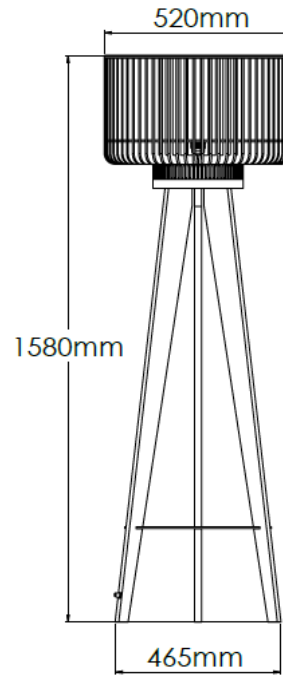

## Product Description

Floor lamp with wood veneer and a Carbonne finish

## Technical Specification

<b>MATERIAL</b>	Steel / Wood / Fabric	<b>IP Rating</b>	IP20
<b>FINISH</b>	Carbonne M6/CRB	<b>HEIGHT</b>	1580mm
<b>LAMPHOLDER TYPE</b>	E27 x 1	<b>WIDTH</b>	520mm
<b>RECOMMENDED LAMP</b>	GLS	<b>DEPTH/PROJECTION</b>	520mm
<b>MAX WATTAGE</b>	4W	<b>BACK/CEILING PLATE</b>	N/A
<b>CERTIFICATIONS</b>	UKCA CE	<b>BASE DIAMETER</b>	465mm
<b>DIMMABLE</b>	Mains - If lamps are compatible	<b>WEIGHT</b>	15kg
<b>CLASS I / II / III</b>	Class I	<b>SHADE MATERIAL</b>	Fabric