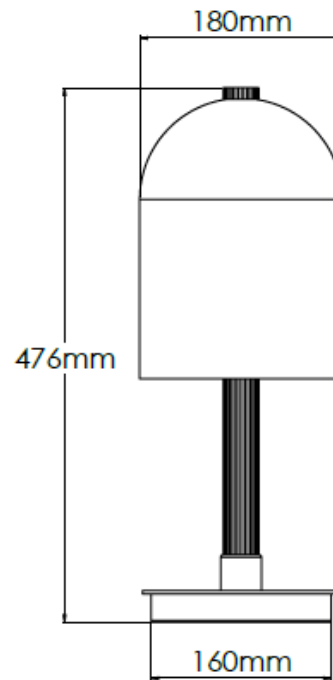

Product Description

Brass table lamp with alabaster shade

Technical Specification

MATERIAL	Brass / Alabaster	IP Rating	IP20
FINISH	Old English Dark M6/OEBD	HEIGHT	576mm
LAMPHOLDER TYPE	E27 x 1	WIDTH	180mm
RECOMMENDED LAMP	Candle	DEPTH/PROJECTION	180mm
MAX WATTAGE	8W	BACK/CEILING PLATE	N/A
CERTIFICATIONS	UKCA CE	BASE DIAMETER	160mm
DIMMABLE	Mains - If lamps are compatible	WEIGHT	6kg
CLASS I / II / III	Class I	SHADE MATERIAL	Alabaster