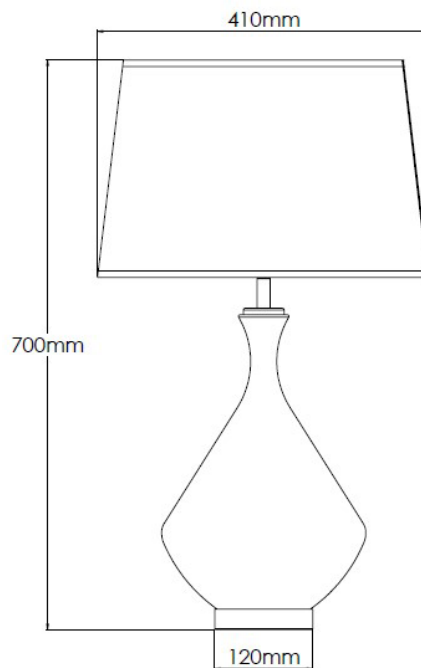

## Product Description

Ceramic table lamp with fabric shade (available in several colourways)

## Technical Specification

<b>MATERIAL</b>	Ceramic / Brass / Fabric	<b>IP Rating</b>	IP20
<b>FINISH</b>	Rich Bronze M6/RBZ	<b>HEIGHT</b>	700mm
<b>LAMPHOLDER TYPE</b>	E27 x 1	<b>WIDTH</b>	410mm
<b>RECOMMENDED LAMP</b>	A60/GLS	<b>DEPTH/PROJECTION</b>	410mm
<b>MAX WATTAGE</b>	12W	<b>BACK/CEILING PLATE</b>	N/A
<b>CERTIFICATIONS</b>	UKCA CE	<b>BASE DIAMETER</b>	120mm
<b>DIMMABLE</b>	Mains - If lamps are compatible	<b>WEIGHT</b>	4kg
<b>CLASS I / II / III</b>	Class I	<b>SHADE MATERIAL</b>	Fabric