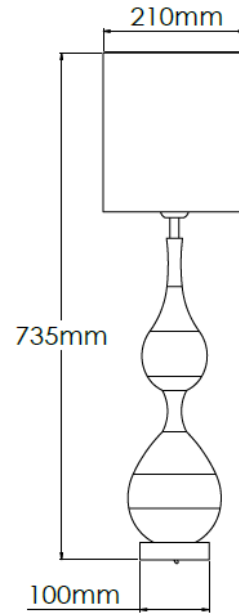

## Technical Specification

<b>MATERIAL</b>	Brass / Wood	<b>IP Rating</b>	IP20
<b>FINISH</b>	Dark Oak	<b>HEIGHT</b>	735mm
<b>LAMPHOLDER TYPE</b>	E27 x 1	<b>WIDTH</b>	210mm
<b>RECOMMENDED LAMP</b>	GLS	<b>DEPTH/PROJECTION</b>	210mm
<b>MAX WATTAGE</b>	12W	<b>BACK/CEILING PLATE</b>	N/A
<b>CERTIFICATIONS</b>	UKCA CE, UL	<b>BASE DIAMETER</b>	100mm
<b>DIMMABLE</b>	Mains - If lamps are compatible	<b>WEIGHT</b>	8kg
<b>CLASS I / II / III</b>	Class I	<b>SHADE MATERIAL</b>	Fabric

## Product Description

Medium, white table lamp with brass base and detailing and pearl grey fabric shade

## Technical Specification

<b>MATERIAL</b>	Brass / Wood	<b>IP Rating</b>	IP20
<b>FINISH</b>	P/C White P1/WH	<b>HEIGHT</b>	850mm
<b>LAMPHOLDER TYPE</b>	E27 x 1	<b>WIDTH</b>	255mm
<b>RECOMMENDED LAMP</b>	GLS	<b>DEPTH/PROJECTION</b>	255mm
<b>MAX WATTAGE</b>	12W	<b>BACK/CEILING PLATE</b>	N/A
<b>CERTIFICATIONS</b>	UKCA CE, UL	<b>BASE DIAMETER</b>	100mm
<b>DIMMABLE</b>	Mains - If lamps are compatible	<b>WEIGHT</b>	8kg
<b>CLASS I / II / III</b>	Class I	<b>SHADE MATERIAL</b>	Fabric