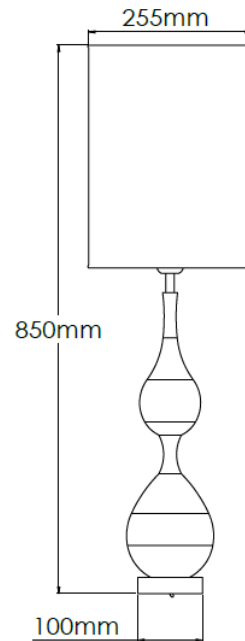

## Technical Specification

<b>MATERIAL</b>	Brass / Wood	<b>IP Rating</b>	IP20
<b>FINISH</b>	Dark Oak	<b>HEIGHT</b>	735mm
<b>LAMPHOLDER TYPE</b>	E27 x 1	<b>WIDTH</b>	210mm
<b>RECOMMENDED LAMP</b>	GLS	<b>DEPTH/PROJECTION</b>	210mm
<b>MAX WATTAGE</b>	12W	<b>BACK/CEILING PLATE</b>	N/A
<b>CERTIFICATIONS</b>	UKCA CE, UL	<b>BASE DIAMETER</b>	100mm
<b>DIMMABLE</b>	Mains - If lamps are compatible	<b>WEIGHT</b>	8kg
<b>CLASS I / II / III</b>	Class I	<b>SHADE MATERIAL</b>	Fabric

## Product Description

Medium, white table lamp with brass base and detailing and pearl grey fabric shade

## Technical Specification

<b>MATERIAL</b>	Brass / Wood	<b>IP Rating</b>	IP20
<b>FINISH</b>	P/C White P1/WH	<b>HEIGHT</b>	850mm
<b>LAMPHOLDER TYPE</b>	E27 x 1	<b>WIDTH</b>	255mm
<b>RECOMMENDED LAMP</b>	GLS	<b>DEPTH/PROJECTION</b>	255mm
<b>MAX WATTAGE</b>	12W	<b>BACK/CEILING PLATE</b>	N/A
<b>CERTIFICATIONS</b>	UKCA CE, UL	<b>BASE DIAMETER</b>	100mm
<b>DIMMABLE</b>	Mains - If lamps are compatible	<b>WEIGHT</b>	8kg
<b>CLASS I / II / III</b>	Class I	<b>SHADE MATERIAL</b>	Fabric