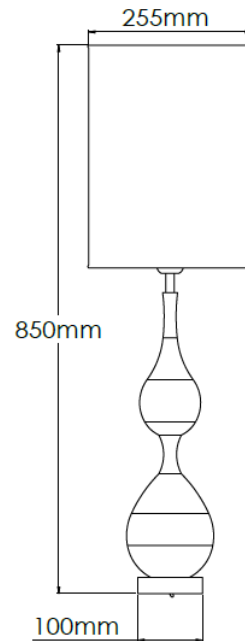

## Technical Specification

<b>MATERIAL</b>	Brass / Wood	<b>IP Rating</b>	IP20
<b>FINISH</b>	Dark Oak	<b>HEIGHT</b>	735mm
<b>LAMPHOLDER TYPE</b>	E27 x 1	<b>WIDTH</b>	210mm
<b>RECOMMENDED LAMP</b>	GLS	<b>DEPTH/PROJECTION</b>	210mm
<b>MAX WATTAGE</b>	12W	<b>BACK/CEILING PLATE</b>	N/A
<b>CERTIFICATIONS</b>	UKCA CE	<b>BASE DIAMETER</b>	100mm
<b>DIMMABLE</b>	Mains - If lamps are compatible	<b>WEIGHT</b>	8kg
<b>CLASS I / II / III</b>	Class I	<b>SHADE MATERIAL</b>	Fabric

## Product Description

Medium, white table lamp with brass base and detailing and pearl grey fabric shade

## Technical Specification

<b>MATERIAL</b>	Brass / Wood	<b>IP Rating</b>	IP20
<b>FINISH</b>	P/C White P1/WH	<b>HEIGHT</b>	850mm
<b>LAMPHOLDER TYPE</b>	E27 x 1	<b>WIDTH</b>	255mm
<b>RECOMMENDED LAMP</b>	GLS	<b>DEPTH/PROJECTION</b>	255mm
<b>MAX WATTAGE</b>	12W	<b>BACK/CEILING PLATE</b>	N/A
<b>CERTIFICATIONS</b>	UKCA CE	<b>BASE DIAMETER</b>	100mm
<b>DIMMABLE</b>	Mains - If lamps are compatible	<b>WEIGHT</b>	8kg
<b>CLASS I / II / III</b>	Class I	<b>SHADE MATERIAL</b>	Fabric