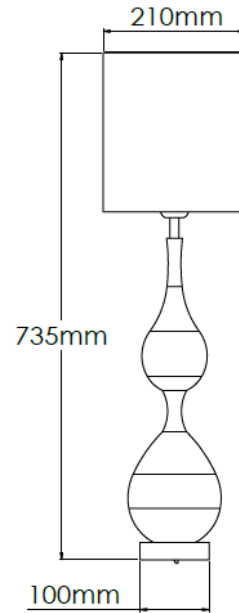

## Technical Specification

<b>MATERIAL</b>	Brass / Wood	<b>IP Rating</b>	IP20
<b>FINISH</b>	Dark Oak	<b>HEIGHT</b>	735mm
<b>LAMPHOLDER TYPE</b>	E27 x 1	<b>WIDTH</b>	210mm
<b>RECOMMENDED LAMP</b>	GLS	<b>DEPTH/PROJECTION</b>	210mm
<b>MAX WATTAGE</b>	12W	<b>BACK/CEILING PLATE</b>	N/A
<b>CERTIFICATIONS</b>	UKCA CE	<b>BASE DIAMETER</b>	100mm
<b>DIMMABLE</b>	Mains - If lamps are compatible	<b>WEIGHT</b>	8kg
<b>CLASS I / II / III</b>	Class I	<b>SHADE MATERIAL</b>	Fabric

## Product Description

Medium, white table lamp with brass base and detailing and pearl grey fabric shade

## Technical Specification

<b>MATERIAL</b>	Brass / Wood	<b>IP Rating</b>	IP20
<b>FINISH</b>	P/C White P1/WH	<b>HEIGHT</b>	850mm
<b>LAMPHOLDER TYPE</b>	E27 x 1	<b>WIDTH</b>	255mm
<b>RECOMMENDED LAMP</b>	GLS	<b>DEPTH/PROJECTION</b>	255mm
<b>MAX WATTAGE</b>	12W	<b>BACK/CEILING PLATE</b>	N/A
<b>CERTIFICATIONS</b>	UKCA CE	<b>BASE DIAMETER</b>	100mm
<b>DIMMABLE</b>	Mains - If lamps are compatible	<b>WEIGHT</b>	8kg
<b>CLASS I / II / III</b>	Class I	<b>SHADE MATERIAL</b>	Fabric